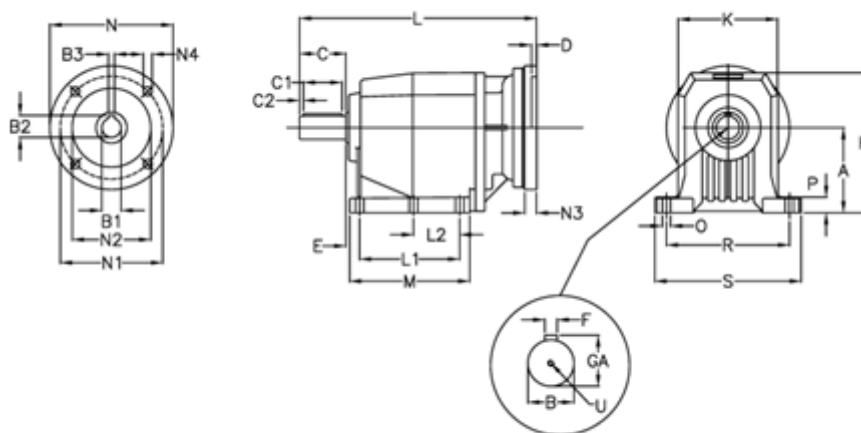

Article number: 40600751201225  
 Description: Helical gearbox  
 C704P-512-P71B5

## Measures

A = 210	D = 4.5	L2 = 0.0	P = 30
B = 60	E = 25	M = 222.0	R = 300
B1 = 14	F = 18	N = 160	S = 350
B2 = 16.3	GA = 64.0	N1 = 130	U = M20x42
B3 = 5	H = 349	N2 = 110	
C = 120	K = 262	N3 = 0	
C1 = 90	L = 504.5	N4 = M8x16	
C2 = 15	L1 = 165.0	O = 22	